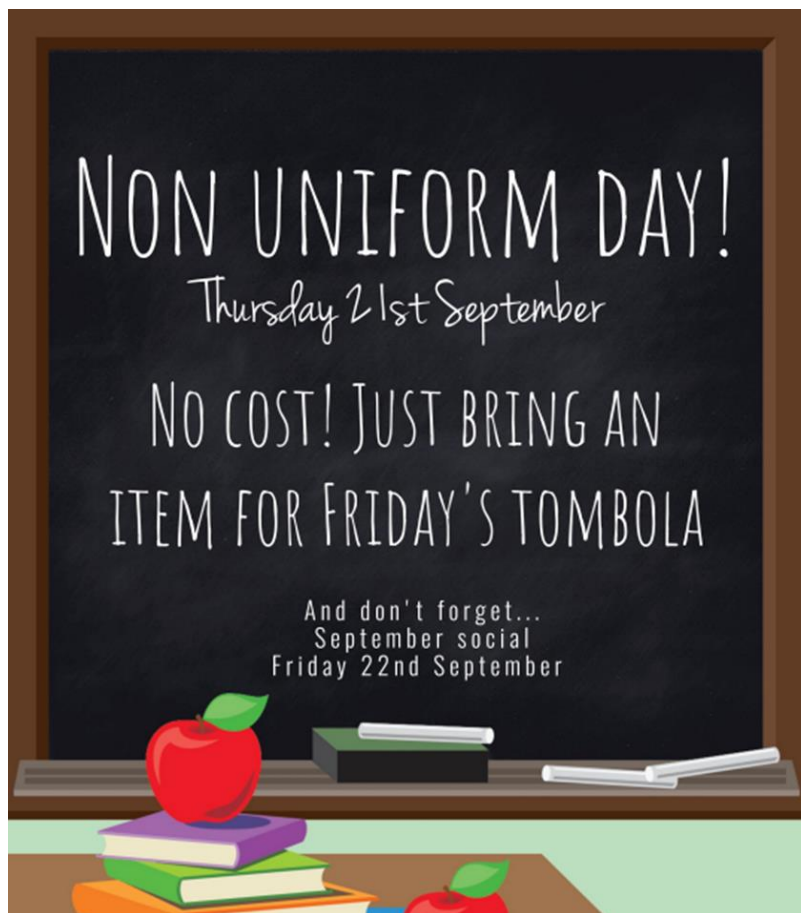

Bosham Primary School

Walton Lane, Bosham, West Sussex, PO18 8QF. Tel: 01243 572375, Fax: 01243 576032

e-mail: office@boshamprimary.co.uk

Executive head teacher: Mrs Palmer
Acting head teacher: Mr Richmond

Plea for MDF

We are looking to make some maths resources for the children out of MDF. If you have any spare MDF boards please drop them into the school office. Thank you for your support.

School PSHE Focus for next week – Everyone has a right to learn	
Monday	
• Year 6 Evacuee Day – they will be experiencing the day as if they were evacuees leaving London in WW2.	
Tuesday	
Wednesday	
• Year 4 trip to Fishbourne Roman Palace – pupils will experience how it was to be a rich and poor Roman.	
Thursday	
• Non-school uniform day if you bring in a Tombola donation (wine, chocolate, toiletries etc).	
• Year 5 Parents Meeting - CYE	
Friday	
• BSA September Social after school – this is chance to meet the BSA, other parents and members of staff.	

Thank you, Mr Richmond

Creative

Independent

Emotionally Intelligent

Resilient

Learners

Website: www.boshamprimary.co.uk