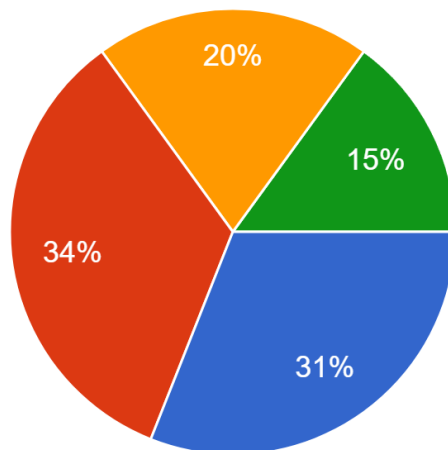

- Chris Day
- Sam Knight
- Sophie Simcox
- Jenny Upjohn